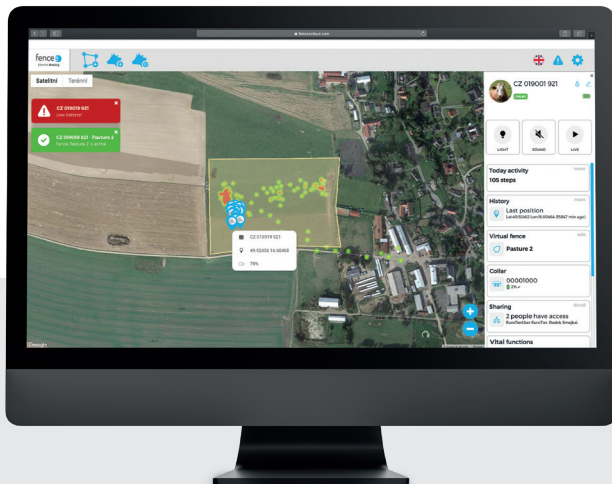

VIRTUAL FENCING

SAVE YOUR TIME AND COSTS
ON ANIMAL HUSBANDRY

INCREASE YOUR PASTURE
PRODUCTIVITY WITH OUR HEAT
MAPS AND VIRTUAL FENCES

CONTROL YOUR HERD
QUICKLY AND EASILY

www.fenceegps.com

Collar fencee GPS F10

- Battery life: 1 season
- Protection: IP67
- Weight: 250 g
- Dimensions: 80 × 60 × 30 mm

 LIGHT  SOUND

Learn more
about the
fencee
VIRTUAL
FENCING

Locate and monitor animals on your phone

VIRTUAL FENCE

Create, edit and remove pastures.
Alerts for exit, entrance, theft.

TRACKING

Get an overview of current location
and movements of your animals.

TEMPERATURE AND MONITORING VITAL FUNCTION

Alerts on all important health functions, activity and temperature.

COMING
SOON