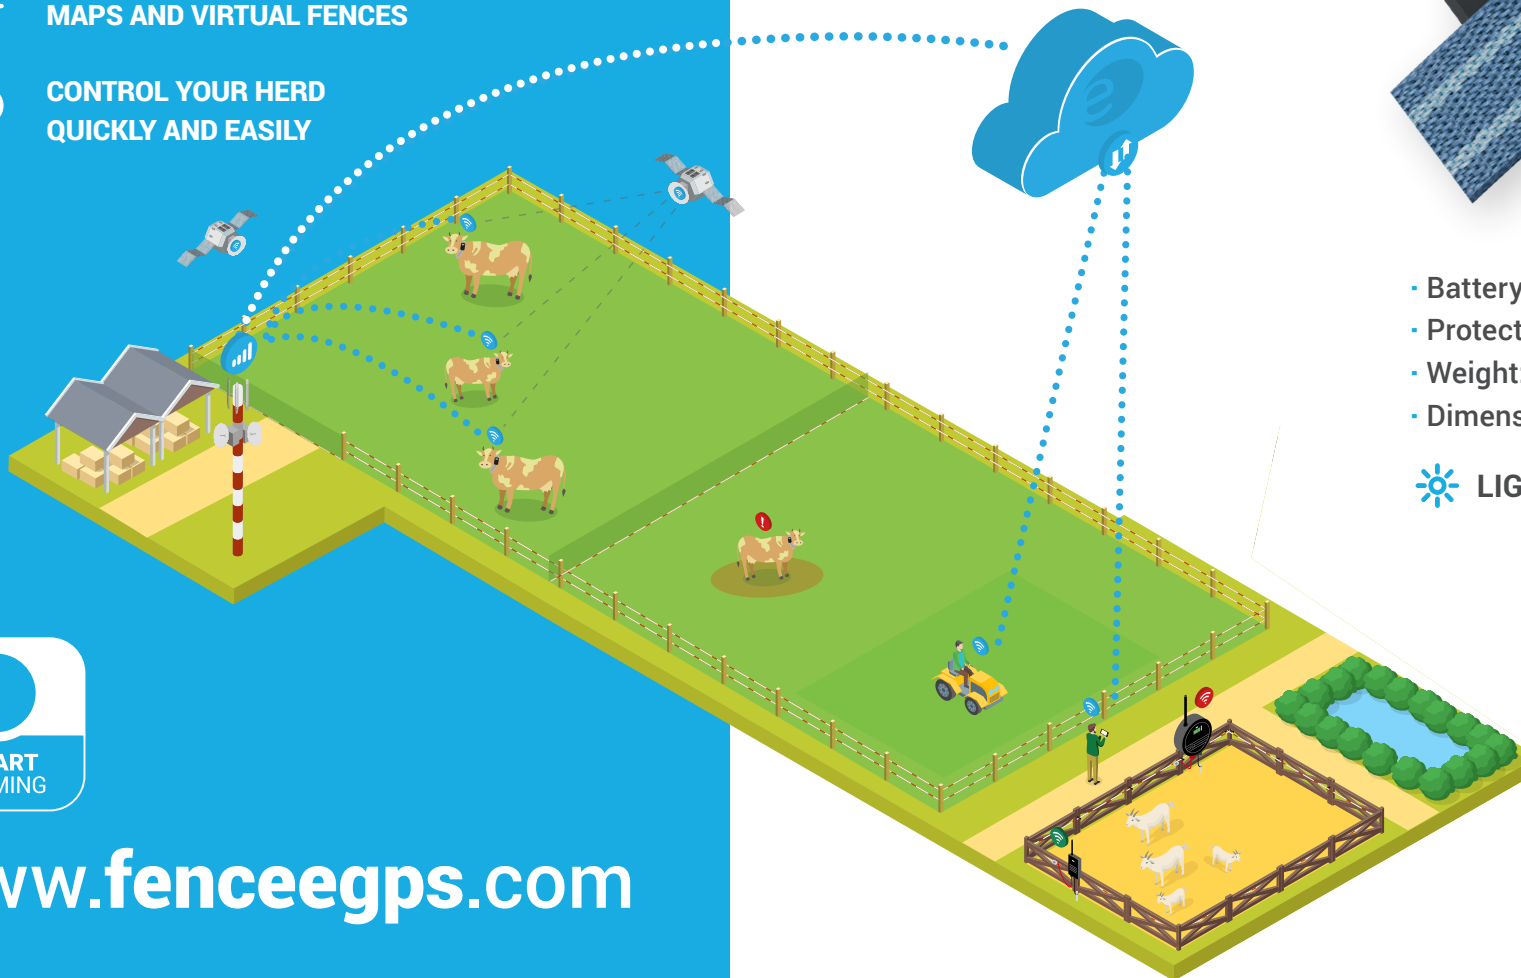

VIRTUAL FENCING

SAVE YOUR TIME AND COSTS
ON ANIMAL HUSBANDRY

INCREASE YOUR PASTURE
PRODUCTIVITY WITH OUR HEAT
MAPS AND VIRTUAL FENCES

CONTROL YOUR HERD
QUICKLY AND EASILY

www.fenceegps.com

Collar fencee GPS F10

- Battery life: 1 season
- Protection: IP67
- Weight: 250 g
- Dimensions: 80 × 60 × 30 mm

 LIGHT  SOUND

Learn more
about the
fencee
VIRTUAL
FENCING

Locate and monitor animals on your phone

VIRTUAL FENCE

Create, edit and remove pastures.
Alerts for exit, entrance, theft.

TRACKING

Get an overview of current location
and movements of your animals.

TEMPERATURE AND MONITORING VITAL FUNCTION

Alerts on all important health functions, activity and temperature.

COMING
SOON